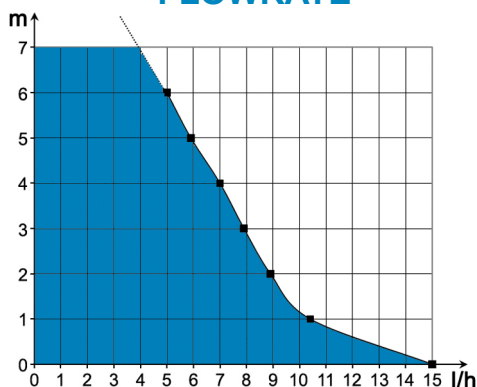

FLOWRATE

CONTENTS

Pump - Inlet tube - Screws and rawplugs

Authorized Distributor
APL ASIA CO., LTD.
11/129-132 Moo.5 Lam Lukka Rd., T.Kookut, A.Lam Lukka, Pathumthani 12130
Thailand. TEL. 0-2995-4461-3, FAX. 0-2995-4464
www.apl-asia.com
EMAIL : sales@apl-asia.com
LINE@ : @APL-ASIA