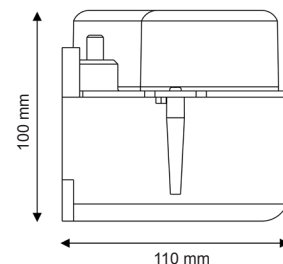

SUNNY FLOWWATCH® CLIM

SICCOM

Mini tank pump (solenoid) for the condensate removal of air conditioners up to 10kW / 36000BTU.

Ref: DE05RCC060

Hose diameter
Discharge : 6/9 mm - not supplied

SPECIFICATIONS

Flowrate max	15 l/h
Discharge head	10 m
Electrical power	19W
Voltage	220-240V 50/60Hz
Alarm	NO-NC
Noise level*	
Protection rating	IPX4
Thermal protection	Yes
Operating cycle**	100%
Power / alarm cable	1.5 m / 1.3 m
Dimensions	186 x 110 x 100 mm