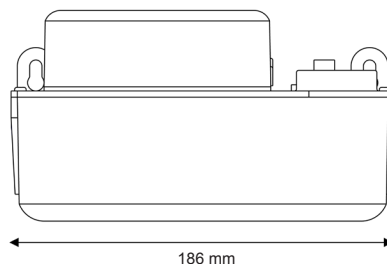

SUNNY FLOWWATCH® CLIM

SICCOM

Mini tank pump (solenoid) for the condensate removal of air conditioners up to 10kW / 36000BTU.

Ref: DE05RCC060

Hose diameter
Discharge : 6/9 mm - not supplied

SPECIFICATIONS

Flowrate max	15 l/h
Discharge head	10 m
Electrical power	19W
Voltage	220-240V 50/60Hz
Alarm	NO-NC
Noise level*	
Protection rating	IPX4
Thermal protection	Yes
Operating cycle**	100%
Power / alarm cable	1.5 m / 1.3 m
Dimensions	186 x 110 x 100 mm