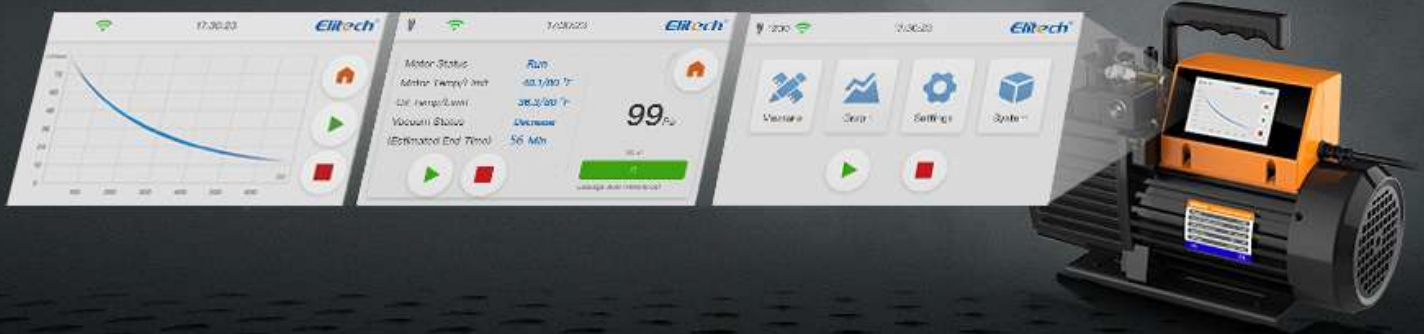

DIGITAL+AI : Think as you wish, Do as you expect

Elitech®
Innovation Preceding All

Authorized Distributor
APL ASIA CO., LTD.
11/129-132 Moo.5 Lamlukka Rd.,T.Kookut, A.Lamlukka, Pathumthani 12130 Thailand.
TEL. 0-2995-4461-3, FAX. 0-2995-4464
www.apl-asia.com
EMAIL : sales@apl-asia.com
LINE@ : @APL-ASIA