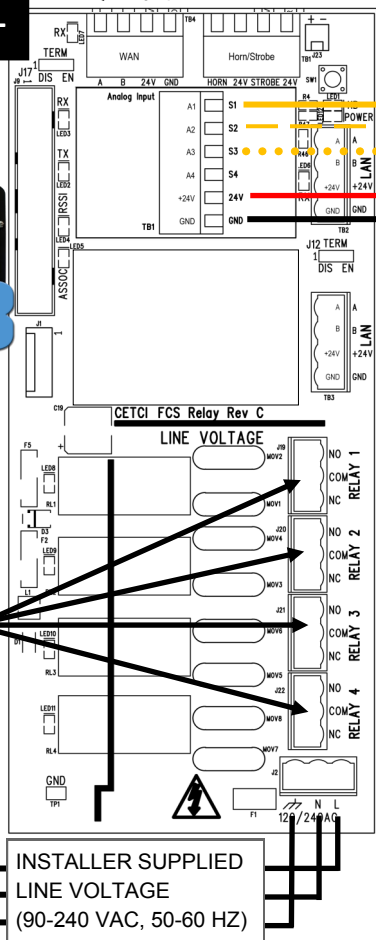

24V not connected to FCS circuitry.
Does not power FCS.

FCS-8-B-AI-L-DL

RELAY CONTROL WIRING:
CONNECT TO COM & NC.
DO NOT USE SOLID CORE WIRE.
RELAYS OPERATE IN A "FAIL SAFE" CONFIGURATION

EARTH GROUND SHIELD (inside FCS enclosure)

INDIVIDUAL 4-20 mA SIGNAL WIRE FOR EACH ANALOG DEVICE

CRITICAL ENVIRONMENT TECHNOLOGIES CANADA INC.
www.critical-environment.com

**FCS-8-B-AI-L-DL CONTROLLER TO ANALOG
CXT-A-CCH4 METHANE TRANSMITTERS
WIRING CONNECTION DRAWING**