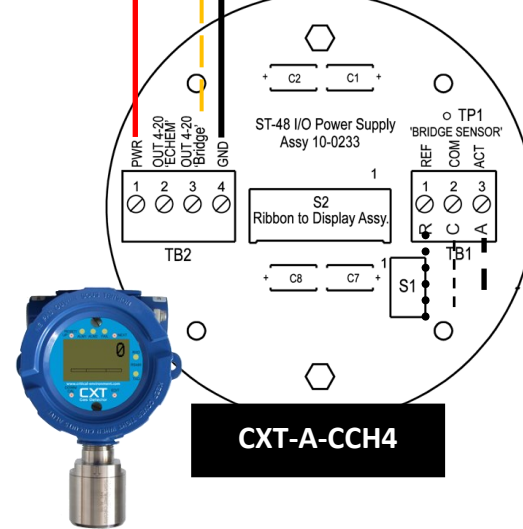

24V not connected to FCS circuitry.
Does not power FCS.

FCS-8-B-AI-L-DL

RELAY CONTROL WIRING:
CONNECT TO COM & NC.
DO NOT USE SOLID CORE WIRE.
RELAYS OPERATE IN A "FAIL SAFE" CONFIGURATION

EARTH GROUND SHIELD (inside FCS enclosure)

INDIVIDUAL 4-20 mA SIGNAL WIRE FOR EACH ANALOG DEVICE

CRITICAL ENVIRONMENT TECHNOLOGIES CANADA INC.
www.critical-environment.com

**FCS-8-B-AI-L-DL CONTROLLER TO ANALOG
CXT-A-CCH4 METHANE TRANSMITTERS
WIRING CONNECTION DRAWING**