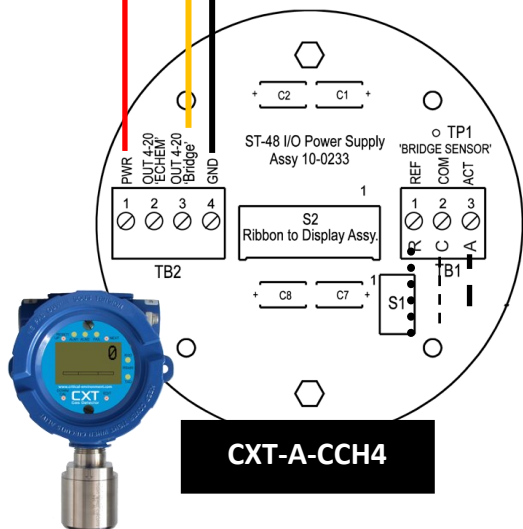

24V not connected to FCS circuitry.
Does not power FCS.

FCS-8-B-AI-L-DL

RELAY CONTROL WIRING:
CONNECT TO COM & NC.
DO NOT USE SOLID CORE WIRE.
RELAYS OPERATE IN A "FAIL SAFE" CONFIGURATION

EARTH GROUND SHIELD (inside FCS enclosure)

INDIVIDUAL 4-20 mA SIGNAL WIRE FOR EACH ANALOG DEVICE

CRITICAL ENVIRONMENT TECHNOLOGIES CANADA INC.
www.critical-environment.com

**FCS-8-B-AI-L-DL CONTROLLER TO ANALOG
CXT-A-CCH4 METHANE TRANSMITTERS
WIRING CONNECTION DRAWING**