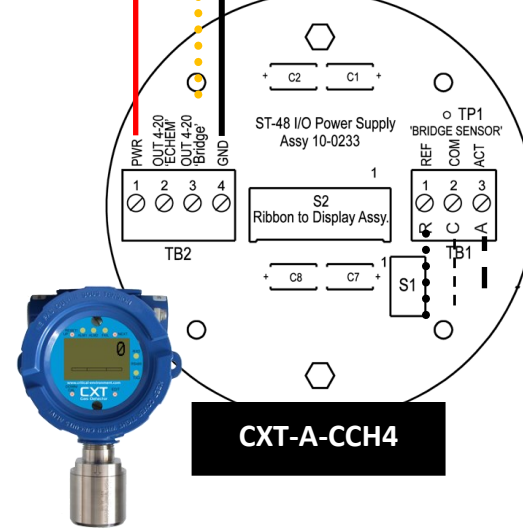

24V not connected to FCS circuitry.
Does not power FCS.

FCS-8-B-AI-L-DL

RELAY CONTROL WIRING:
CONNECT TO COM & NC.
DO NOT USE SOLID CORE WIRE.
RELAYS OPERATE IN A "FAIL SAFE" CONFIGURATION

EARTH GROUND SHIELD (inside FCS enclosure)

INDIVIDUAL 4-20 mA SIGNAL WIRE FOR EACH ANALOG DEVICE

CRITICAL ENVIRONMENT TECHNOLOGIES CANADA INC.
www.critical-environment.com

**FCS-8-B-AI-L-DL CONTROLLER TO ANALOG
CXT-A-CCH4 METHANE TRANSMITTERS
WIRING CONNECTION DRAWING**